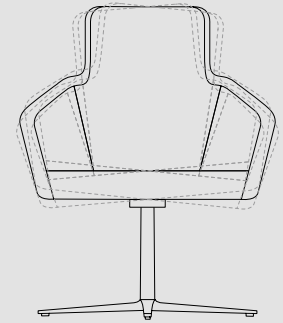

Dondola®³

Wagner redefines the way of sitting. The three-dimensional seat-joint Dondola® is a central component of Wagner chairs. This joint releases the rigid connection from the base of the chair, stimulating micro-movements when sitting, which relieves and strengthen the spine. As proven by two scientific studies, conducted by the orthopaedic clinic for the university of Regensburg (Project leader: Prof. Dr. Dr. h.c. Joachim Grifka): The Dondola® seat-joint will benefit the health of your back long-term.

Die eingebaute Dondola®-Technik entkoppelt die starre Verbindung zum Untergestell und sorgt dadurch für eine dreidimensionale Beweglichkeit des kompletten Stuhlloberteils.

The integrated Dondola®-technology releases the rigid connection from the base of the chair, permitting a three-dimensional flexibility of the entire upper-chair.