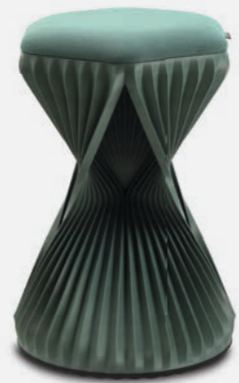

W^{3D} 460

W^{3D} 460 Die niedrige Version ist die perfekte Ergänzung für Tische in klassischer Arbeitshöhe. In seiner Grundversion ist der W^{3D} mit bequemer Polsterung ein echtes Design-Highlight und ein Blickfang in jedem Raum.

W^{3D} 460 The low version is the perfect complement for tables in a classic working height. In its basic version, the W^{3D} with comfortable upholstery is a real design highlight and an eye-catcher in every room.

W^{3D} 600 Design und Ergonomie für „gehobene“ Ansprüche. Mit der hohen Version von 60 cm passt der Hocker perfekt für Steharbeitsplätze und bietet auch dort langanhaltend und bewegend guten Sitzkomfort.

W^{3D} 600 Design and ergonomics for "high" demands. With the high version of 60 cm, the stool is perfect for standing workplaces and also offers long-lasting and moving seating comfort.

Besprechen
meeting

Empfangen
welcoming